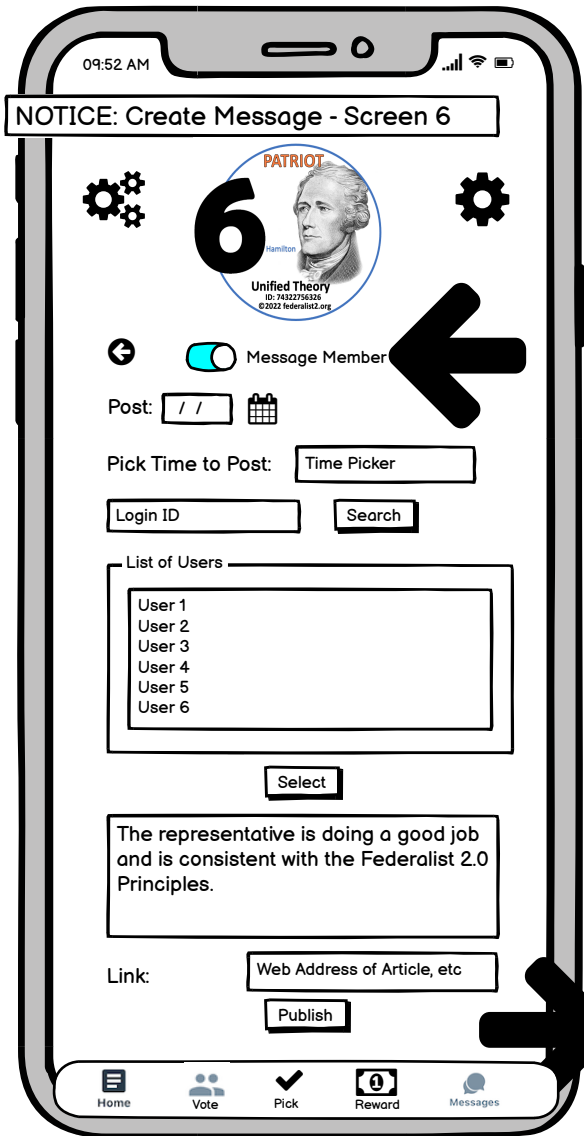

In Standard Message you would choose CUSTOM to create a custom message.

Approved Message would go through the approval process from the HOME Screen. - Level 5/6 messages are approved by one other 5/6 messages.

Messages are kept the same level as Notifications and the two people can "Comment" on the message.