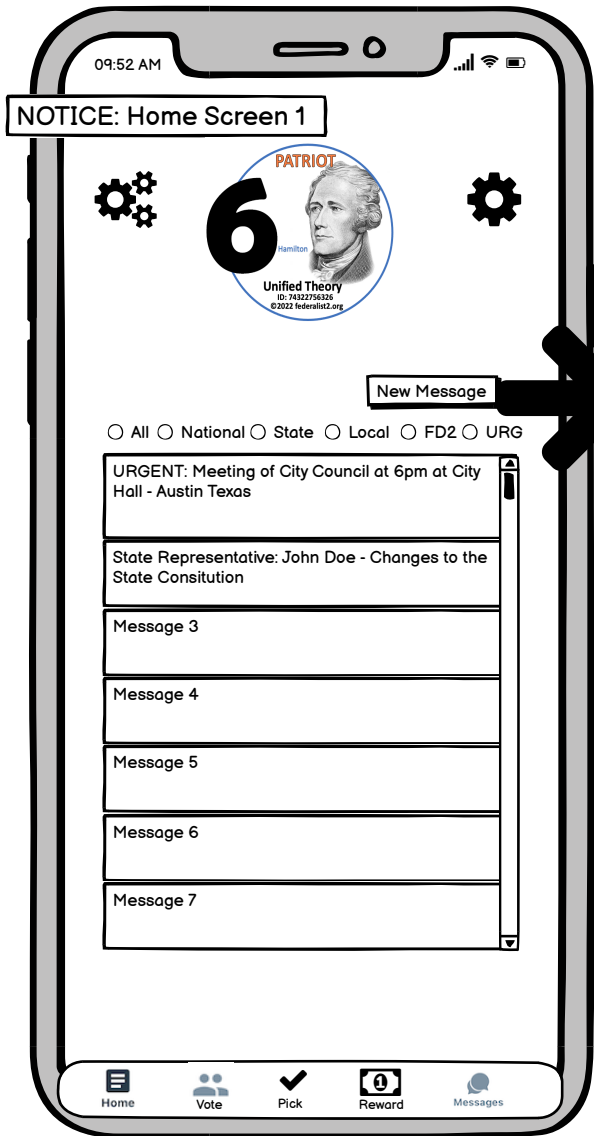

In Standard Message you would choose CUSTOM to create a custom message.

Approved Message would go through the approval process from the HOME Screen. - Level 5/6 messages are approved by one other 5/6 messages.

Messages are kept the same level as Notifications and the two people can "Comment" on the message.