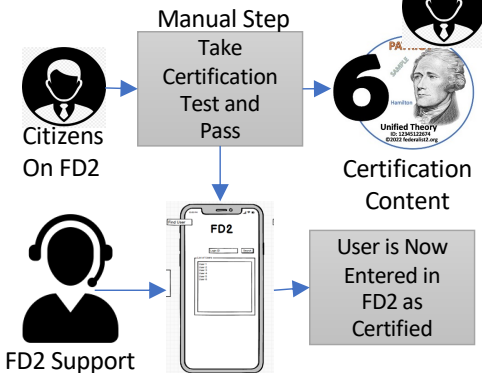

Login and Create Account

Certification Process

Certification Confirmation

User Stories (High Level)

Home Screen

Vote Home Screen

Vote Screens

Manage Representatives/Members

Picker Screens

Reward Screens

Get Paid

Admin Screens

- These are the Administrative Screens that are used to manage a Network.
- 1) Individual Certification Entry
 - 2) Bulk Certification Entry
 - 3) Verification Validation
 - 4) Verify NFTs
 - 5) Precinct Manager
 - 6) Representative Matching
 - 7) API: Confirm Certified
 - 8) API: Confirm Certification Level