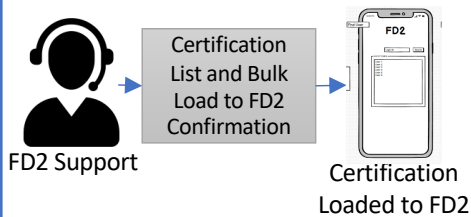

Login and Create Account

Certification Process

Certification Confirmation

User Stories (High Level)

Home Screen

Vote Home Screen

Vote Screens

Manage Representatives/Members

Picker Screens

Reward Screens

Get Paid

Admin Screens

- These are the Administrative Screens that are used to manage a Network.
- 1) Individual Certification Entry
 - 2) Bulk Certification Entry
 - 3) Verification Validation
 - 4) Verify NFTs
 - 5) Precinct Manager
 - 6) Representative Matching
 - 7) API: Confirm Certified
 - 8) API: Confirm Certification Level