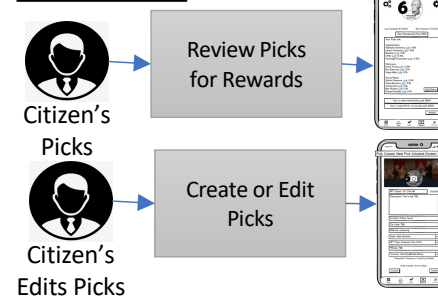

Login and Create Account

Certification Process

Certification Confirmation

User Stories (High Level)

Home Screen

Vote Home Screen

Vote Screens

Manage Representatives/Members

Picker Screens

Reward Screens

Get Paid

Admin Screens

- These are the Administrative Screens that are used to manage a Network.
- 1) Individual Certification Entry
 - 2) Bulk Certification Entry
 - 3) Verification Validation
 - 4) Verify NFTs
 - 5) Precinct Manager
 - 6) Representative Matching
 - 7) API: Confirm Certified
 - 8) API: Confirm Certification Level