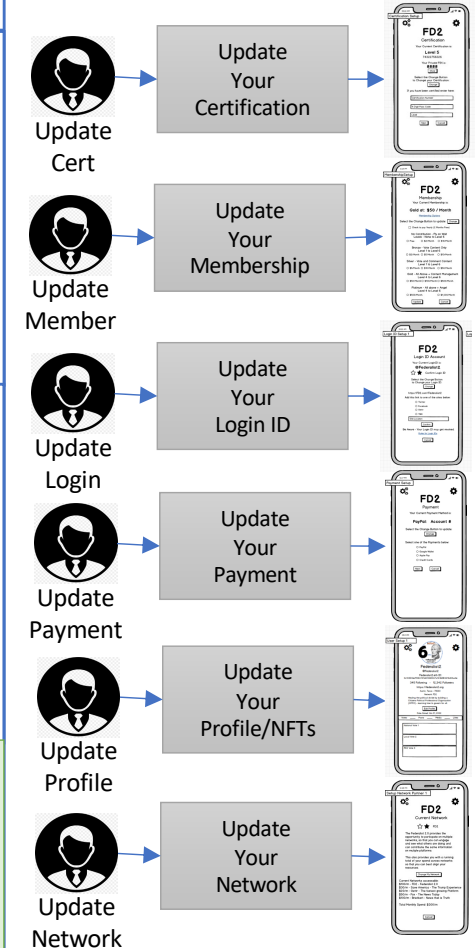

Login and Create Account

Certification Process

Certification Confirmation

User Stories (High Level)

Home Screen

Vote Home Screen

Vote Screens

Manage Representatives/Members

Picker Screens

Reward Screens

Get Paid

Admin Screens

- These are the Administrative Screens that are used to manage a Network.
- 1) Individual Certification Entry
 - 2) Bulk Certification Entry
 - 3) Verification Validation
 - 4) Verify NFTs
 - 5) Precinct Manager
 - 6) Representative Matching
 - 7) API: Confirm Certified
 - 8) API: Confirm Certification Level

User Setup

Manage Notices/Messages