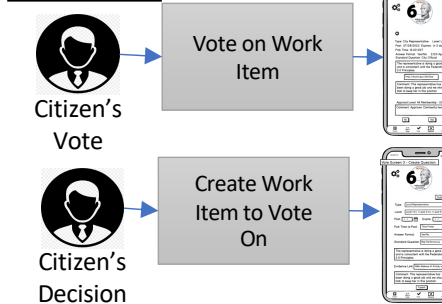

Login and Create Account

Certification Process

Certification Confirmation

User Stories (High Level)

Home Screen

Vote Home Screen

Vote Screens

Manage Representatives/Members

Picker Screens

Reward Screens

Get Paid

Admin Screens

- These are the Administrative Screens that are used to manage a Network.
- 1) Individual Certification Entry
 - 2) Bulk Certification Entry
 - 3) Verification Validation
 - 4) Verify NFTs
 - 5) Precinct Manager
 - 6) Representative Matching
 - 7) API: Confirm Certified
 - 8) API: Confirm Certification Level