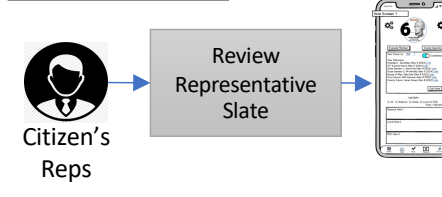

Login and Create Account

Certification Process

Certification Confirmation

User Stories (High Level)

Home Screen

Vote Home Screen

Vote Screens

Manage Representatives/Members

Picker Screens

Reward Screens

Get Paid

Admin Screens

- These are the Administrative Screens that are used to manage a Network.
- 1) Individual Certification Entry
 - 2) Bulk Certification Entry
 - 3) Verification Validation
 - 4) Verify NFTs
 - 5) Precinct Manager
 - 6) Representative Matching
 - 7) API: Confirm Certified
 - 8) API: Confirm Certification Level