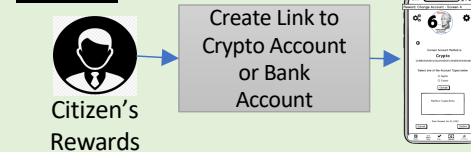

Login and Create Account

Certification Process

Certification Confirmation

User Stories (High Level)

Home Screen

Vote Home Screen

Vote Screens

Manage Representatives/Members

Picker Screens

Reward Screens

Get Paid

Admin Screens

- These are the Administrative Screens that are used to manage a Network.
- 1) Individual Certification Entry
 - 2) Bulk Certification Entry
 - 3) Verification Validation
 - 4) Verify NFTs
 - 5) Precinct Manager
 - 6) Representative Matching
 - 7) API: Confirm Certified
 - 8) API: Confirm Certification Level