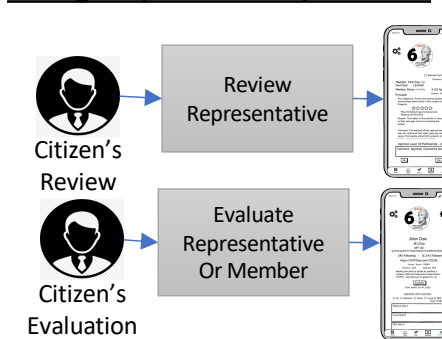

Login and Create Account

Certification Process

Certification Confirmation

User Stories (High Level)

Home Screen

Vote Home Screen

Vote Screens

Manage Representatives/Members

Picker Screens

Reward Screens

Get Paid

Admin Screens

- These are the Administrative Screens that are used to manage a Network.
- 1) Individual Certification Entry
 - 2) Bulk Certification Entry
 - 3) Verification Validation
 - 4) Verify NFTs
 - 5) Precinct Manager
 - 6) Representative Matching
 - 7) API: Confirm Certified
 - 8) API: Confirm Certification Level