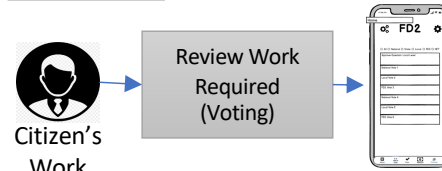

Login and Create Account

Certification Process

Certification Confirmation

User Stories (High Level)

Home Screen

Vote Home Screen

Vote Screens

Manage Representatives/Members

Picker Screens

Reward Screens

Get Paid

Admin Screens

- These are the Administrative Screens that are used to manage a Network.
- 1) Individual Certification Entry
 - 2) Bulk Certification Entry
 - 3) Verification Validation
 - 4) Verify NFTs
 - 5) Precinct Manager
 - 6) Representative Matching
 - 7) API: Confirm Certified
 - 8) API: Confirm Certification Level