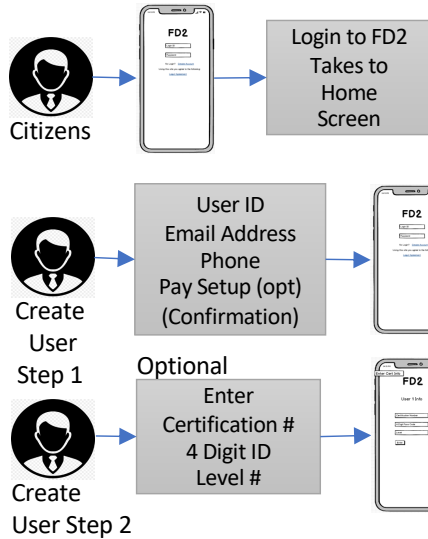

Login and Create Account

Certification Process

Certification Confirmation

User Stories (High Level)

Home Screen

Vote Home Screen

Vote Screens

Manage Representatives/Members

Picker Screens

Reward Screens

Get Paid

Admin Screens

- These are the Administrative Screens that are used to manage a Network.
- 1) Individual Certification Entry
 - 2) Bulk Certification Entry
 - 3) Verification Validation
 - 4) Verify NFTs
 - 5) Precinct Manager
 - 6) Representative Matching
 - 7) API: Confirm Certified
 - 8) API: Confirm Certification Level